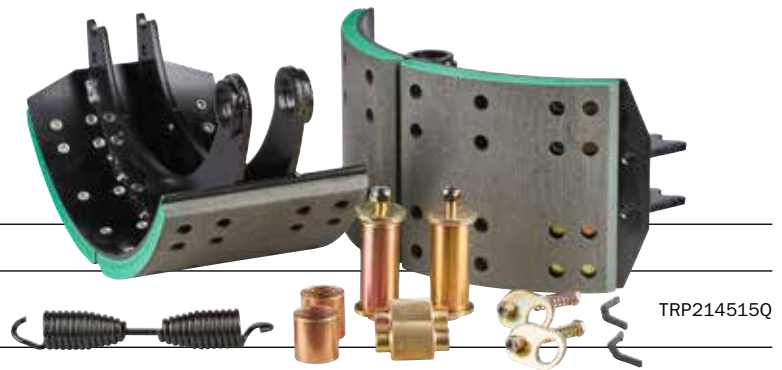

### GOVERNOR VALVE D2

**MEMBERS**  
**Ⓟ \$19.95**

**NON-MEMBERS \$24.95**

275491GOV

**EACH ITEM IN THIS CATALOGUE HAS SPECIAL MEMBERS PRICING...  
KEEP AN EYE OUT FOR THE Ⓟ SYMBOL FOR MEMBER SAVINGS!**

Not a member yet? Register online or visit your local PACCAR Parts Dealer  
or TRP Parts store today!

## BRAKE SHOE KITS

MEMBERS FROM **\$65.95**

NON-MEMBERS FROM **\$77.95**

TRP19032/21/95 **\$82.95** | **\$94.95**  
Suits BPW 420mm x 180mm

TRP214515PSS-01 **\$69.95** | **\$81.95**  
Suits Meritor Drive  
Severe Service 16.5" x 7"