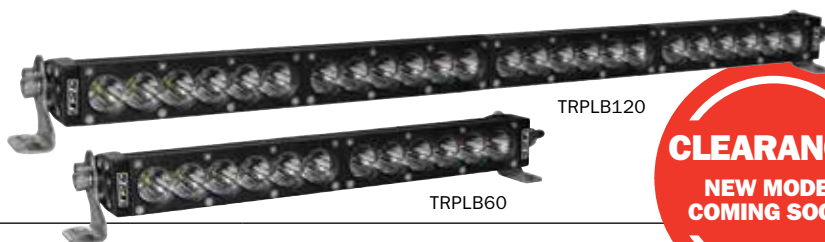

TRUSTED. RELIABLE. PROVEN.

JUNE 2019

LIGHT BARS

MEMBERS FROM
Ⓟ $240

TRPLB120

TRPLB60

CLEARANCE!
NEW MODEL
COMING SOON!

NON-MEMBERS FROM $275

TRPLB60 **Ⓟ $240** | **$275**

60 Watt, 329 x 51 x 73mm, 240m Visible Distance

TRPLB120 **Ⓟ $375** | **$425**

120 Watt, 630 x 51 x 73mm, 370m Visible Distance